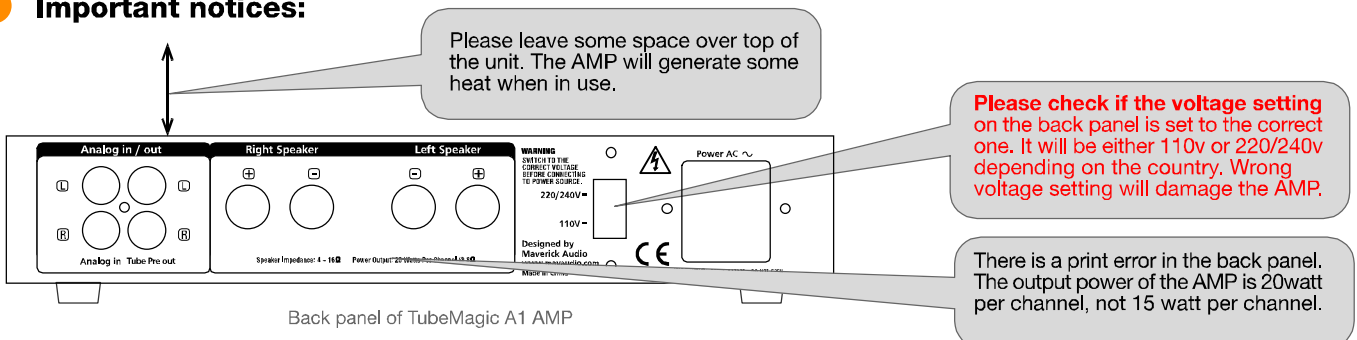

Quick Start Guide

1 Important notices:

2 Check what's included:

3 Front panel controls and back panel inputs/outputs

4 How to connect TubeMagic A1 AMP into your audio setup

5 Need help?

Visit us at <http://www.mavaudio.com/base/support> for knowledge base or contact support via submitting a ticket.