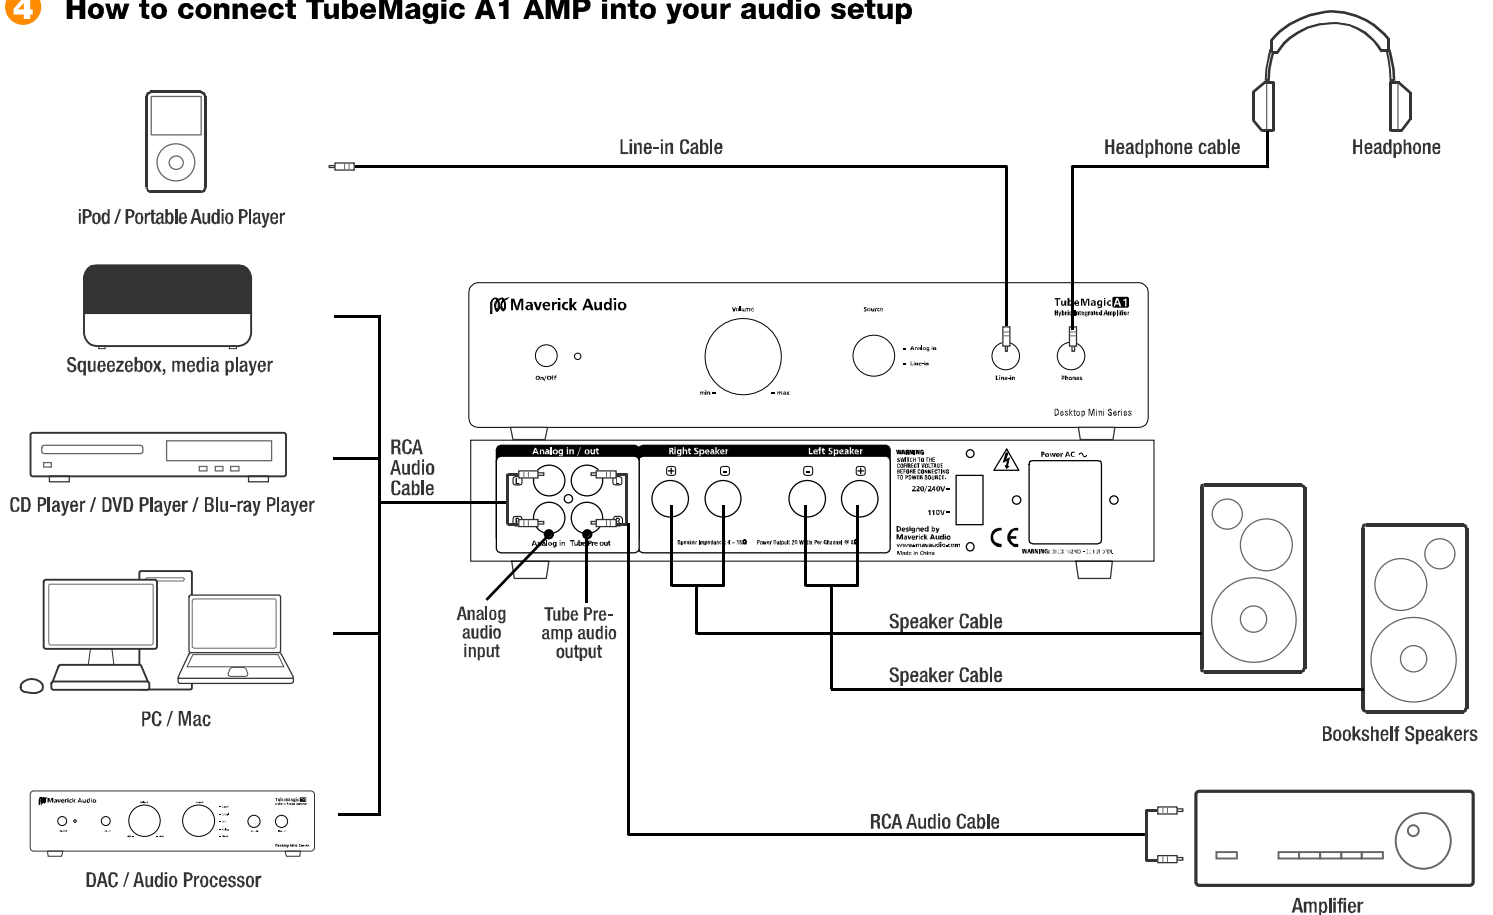

Quick Start Guide

1 Important notices:

2 Check what's included:

3 Front panel controls and back panel inputs/outputs

4 How to connect TubeMagic A1 AMP into your audio setup

5 Need help?

Visit us at <http://www.mavaudio.com/base/support> for knowledge base or contact support via submitting a ticket.