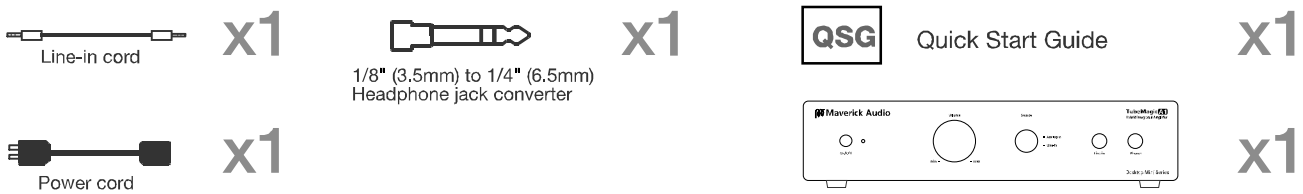

Quick Start Guide

1 Important notices:

2 Check what's included:

3 Front panel controls and back panel inputs/outputs

4 How to connect TubeMagic A1 AMP into your audio setup

5 Need help?

Visit us at <http://www.mavaudio.com/base/support> for knowledge base or contact support via submitting a ticket.