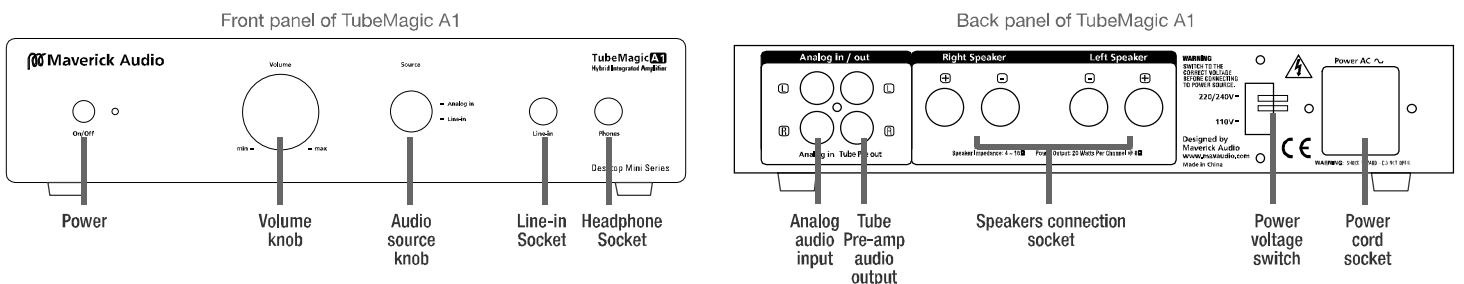

Quick Start Guide

1 Important notices:

2 Check what's included:

3 Front panel controls and back panel inputs/outputs

4 How to connect TubeMagic A1 AMP into your audio setup

5 Need help?

Visit us at <http://www.mavaudio.com/base/support> for knowledge base or contact support via submitting a ticket.